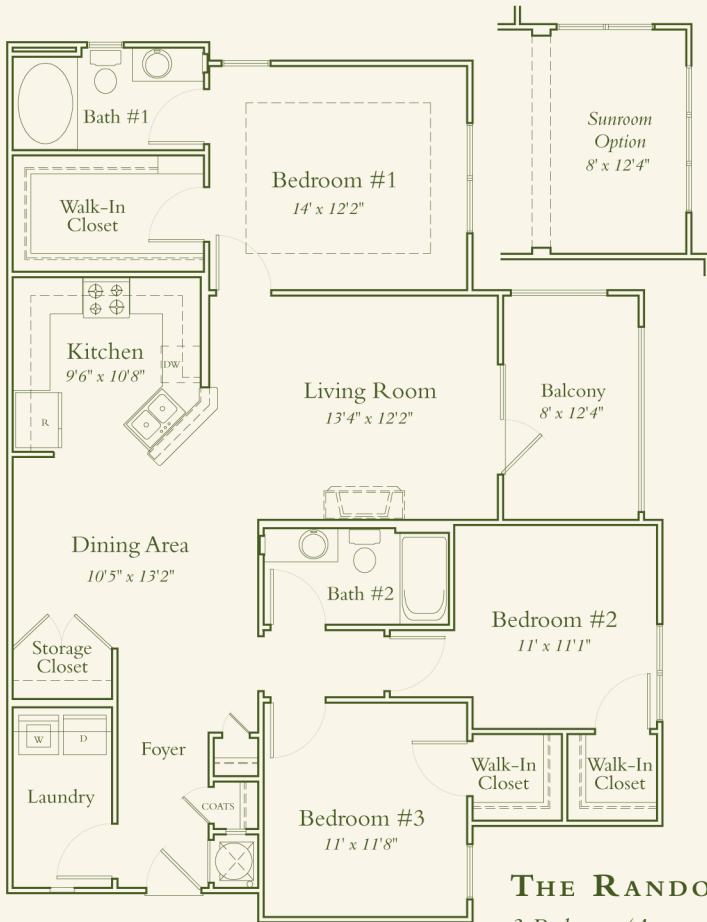

WEXFORD VILLAGE

AT DEVONSHIRE

THE RANDOLPH

3 Bedroom (Approx. 1,320 sq.ft.)