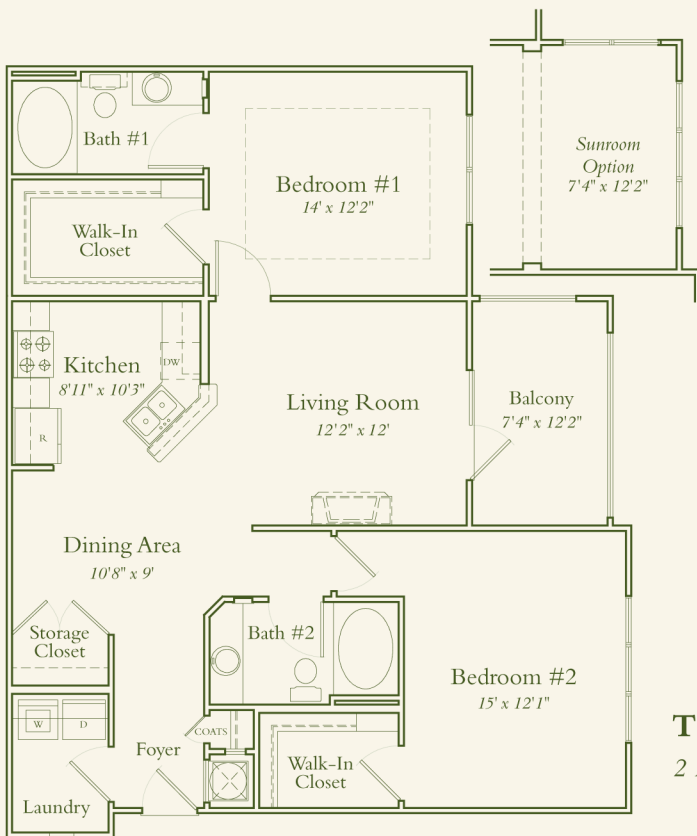

## AT DEVONSHIRE

**THE HUNTINGTON**  
2 Bedroom (Approx. 1,130 sq.ft.)