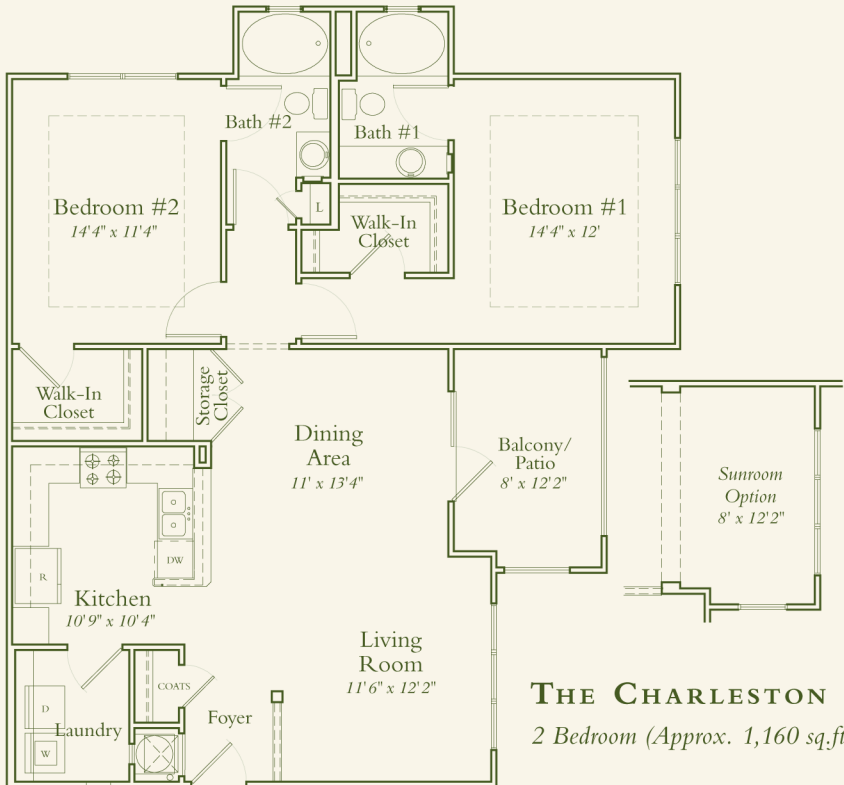

WEXFORD VILLAGE

AT DEVONSHIRE

THE CHARLESTON
2 Bedroom (Approx. 1,160 sq.ft.)