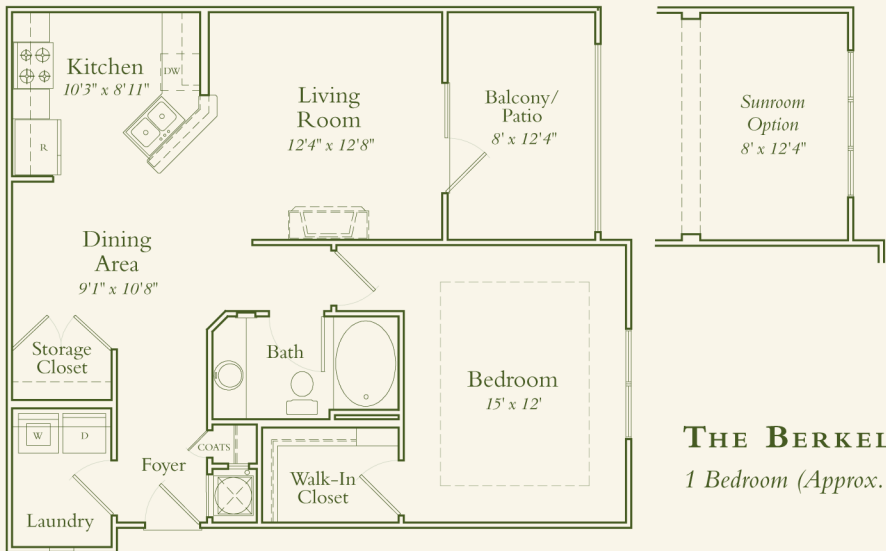

WEXFORD VILLAGE

AT DEVONSHIRE

THE BERKELEY

1 Bedroom (Approx. 810 sq.ft.)